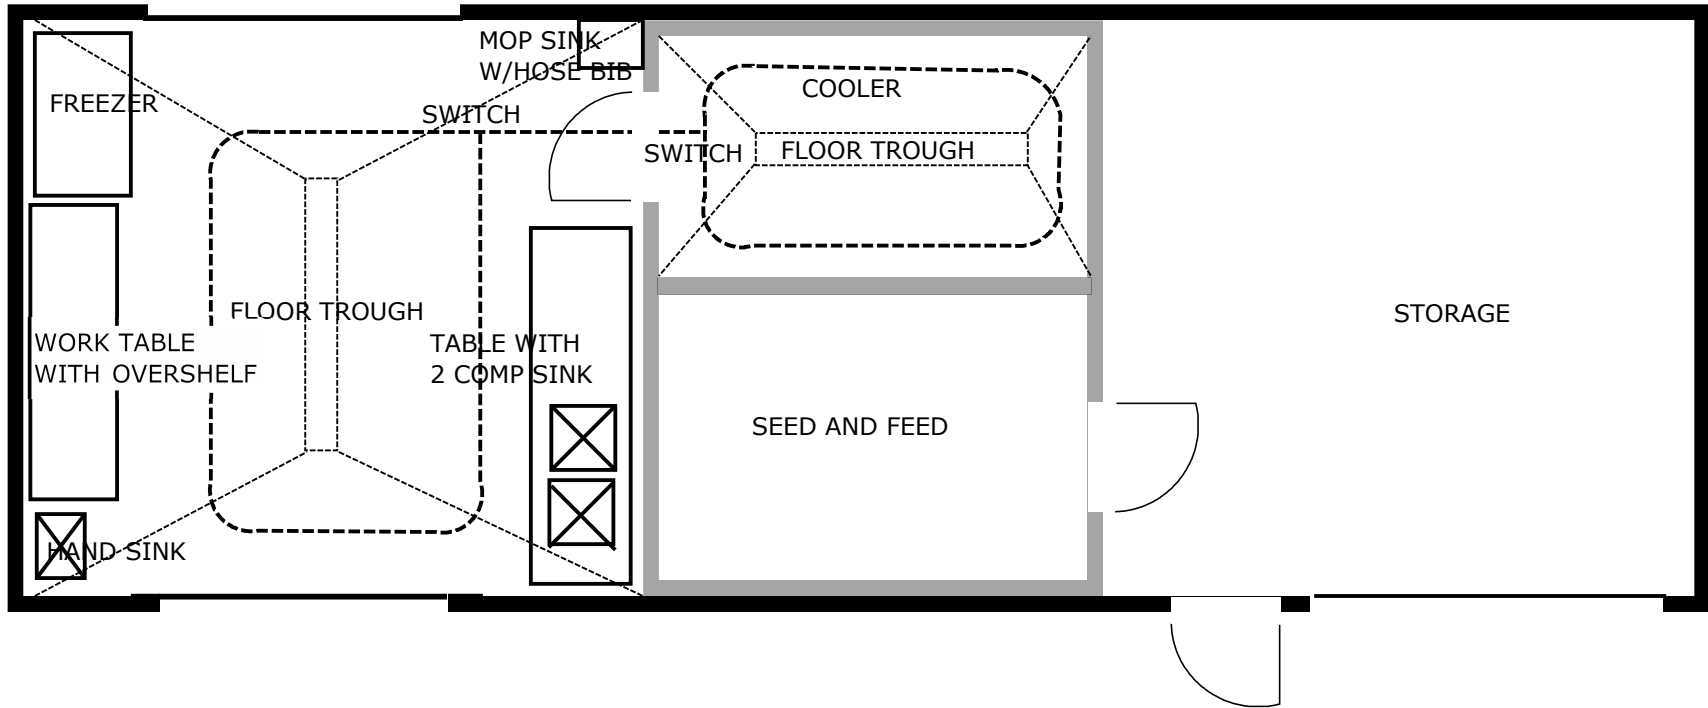

"Meat Rail Diagram"

Not To Scale

8 X 10 COOLER WITH INTERIOR LOOP, EXTERIOR "T" MEAT RAIL #2

8 X 10 COOLER WITH INTERIOR LOOP, AND EXTERIOR LOOP

DRIVE THRU DEER CLEANING SHED WITH STORAGE
NOT TO SCALE