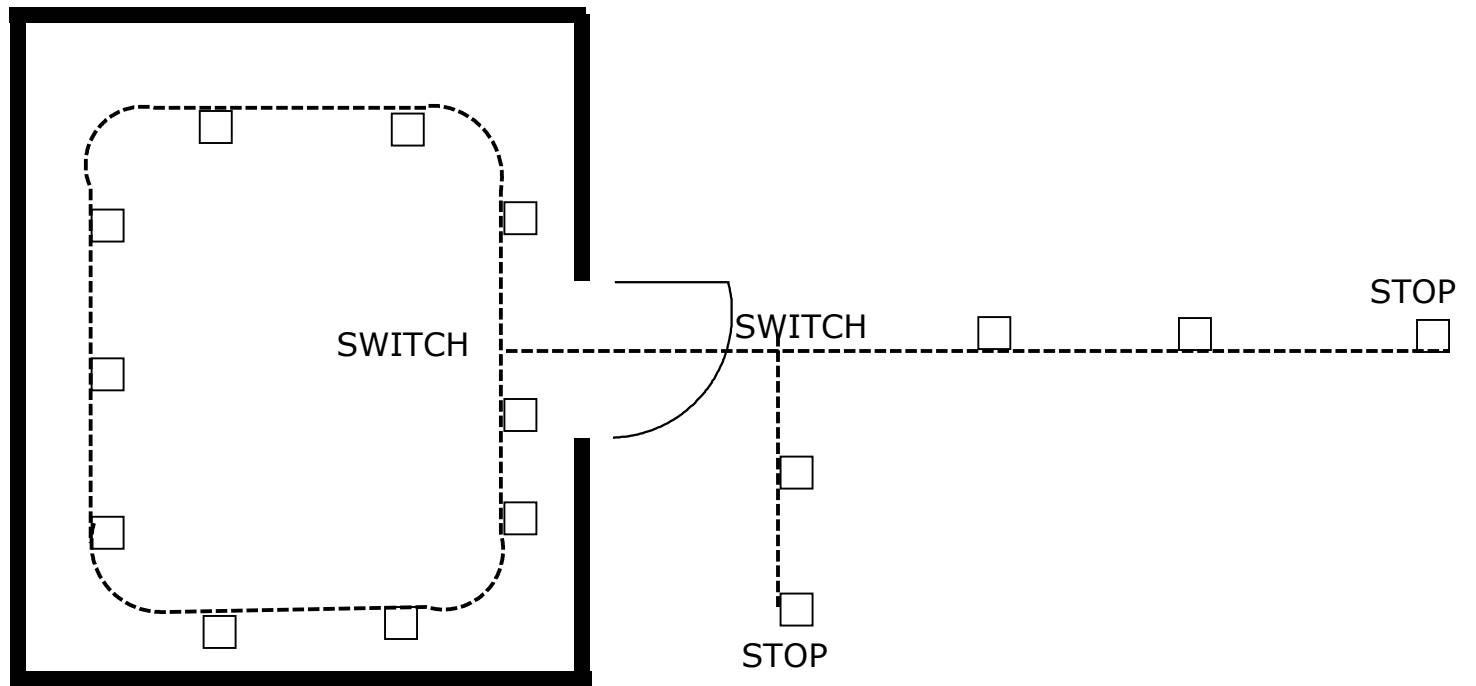

"Meat Rail Diagram"

Not To Scale

8 X 10 COOLER WITH INTERIOR LOOP, EXTERIOR "T" MEAT RAIL #2

8 X 10 COOLER WITH INTERIOR LOOP, AND EXTERIOR LOOP

DRIVE THRU DEER CLEANING SHED WITH STORAGE
NOT TO SCALE