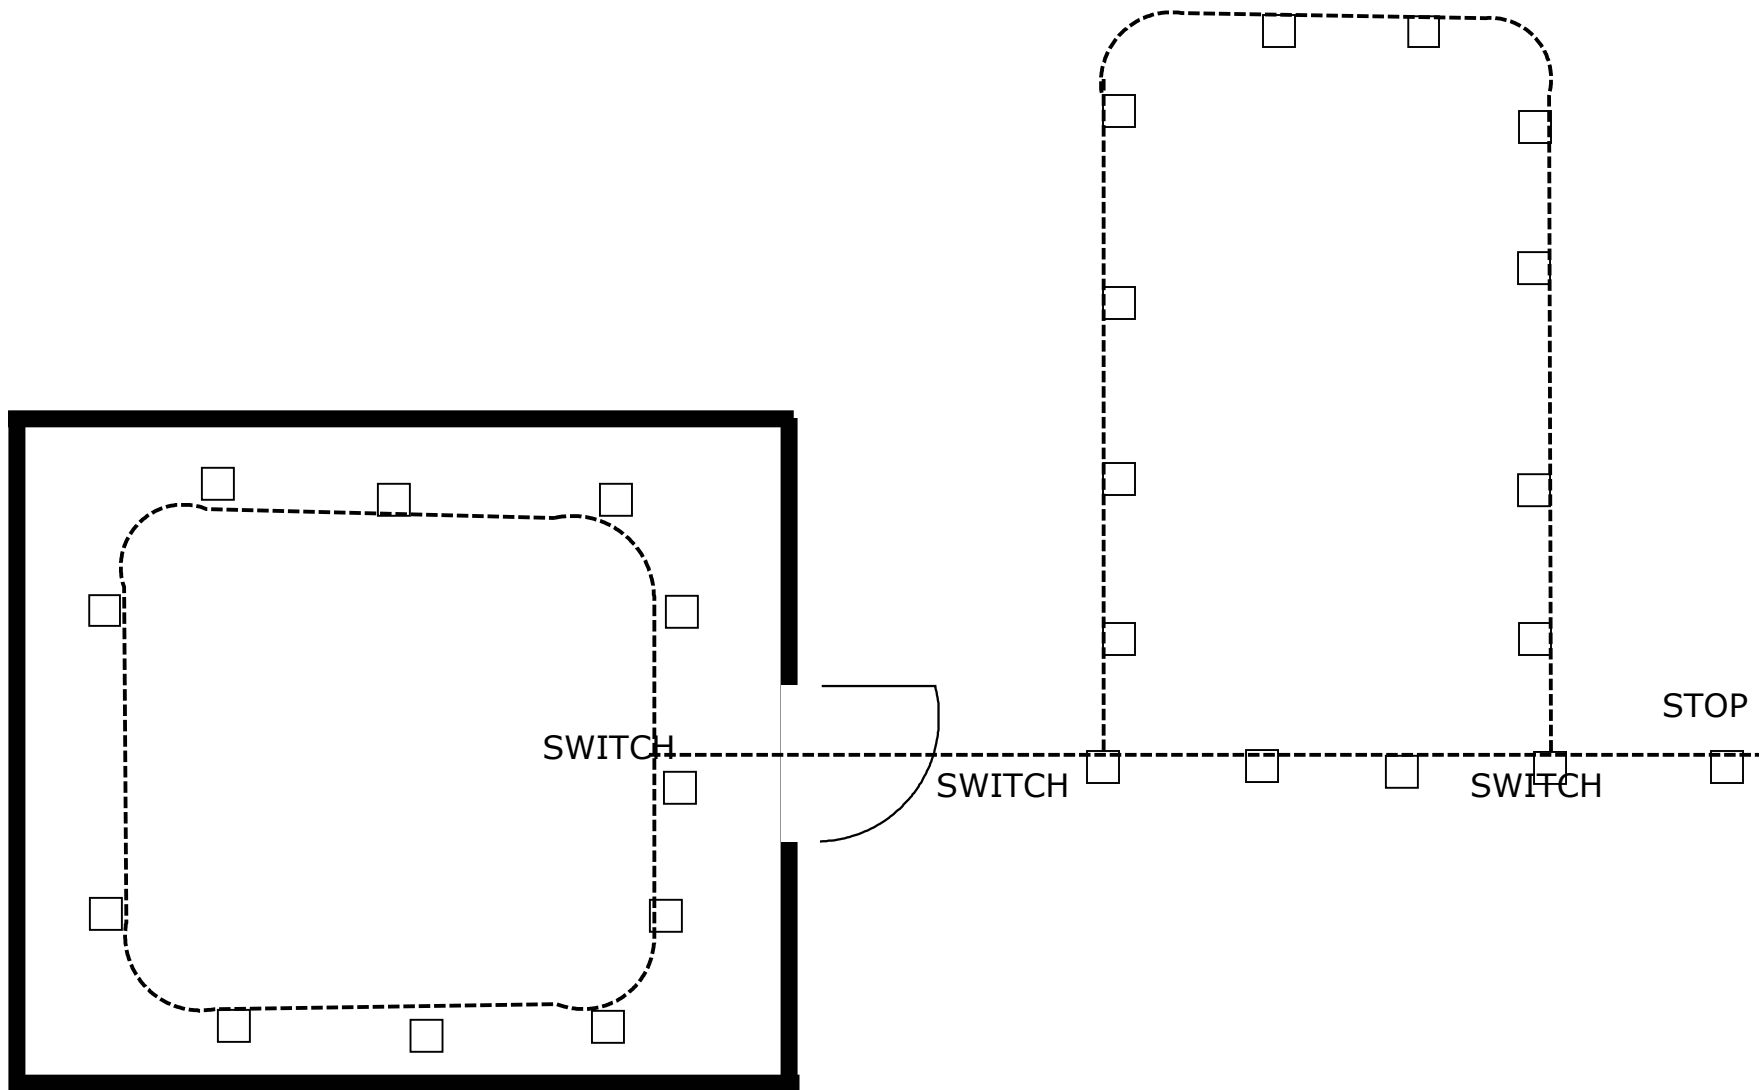

"Meat Rail Diagram"

Not To Scale

8 X 10 COOLER WITH INTERIOR LOOP, EXTERIOR "T" MEAT RAIL #2

8 X 10 COOLER WITH INTERIOR LOOP, AND EXTERIOR LOOP

DRIVE THRU DEER CLEANING SHED WITH STORAGE
NOT TO SCALE